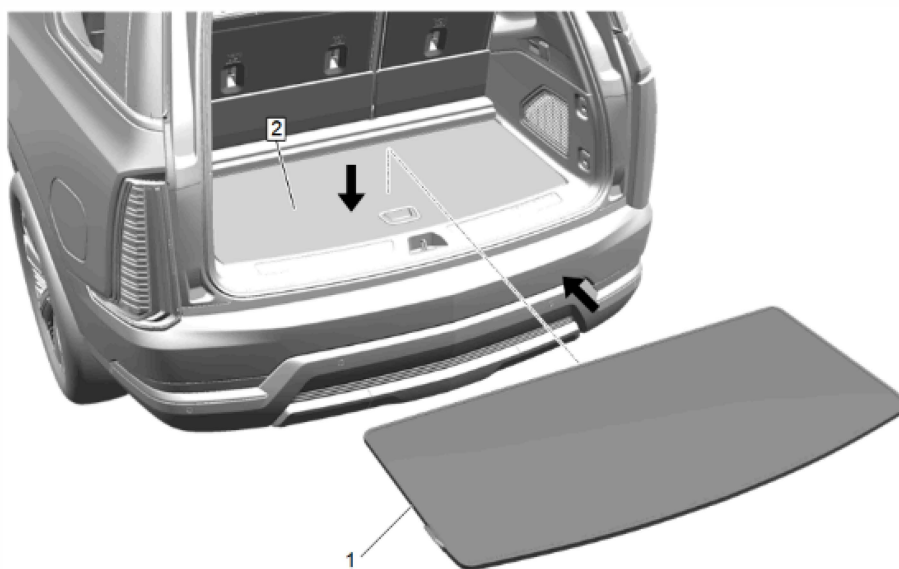

Load Floor Mat Package Installation

Installation Instructions Part Number

22750985

Kit Contents

© 2025 General Motors. All rights reserved.

Procedure

1. Install the load floor mat (1) to the rear compartment load floor (2).

2. Load floor mat (1) installation complete.