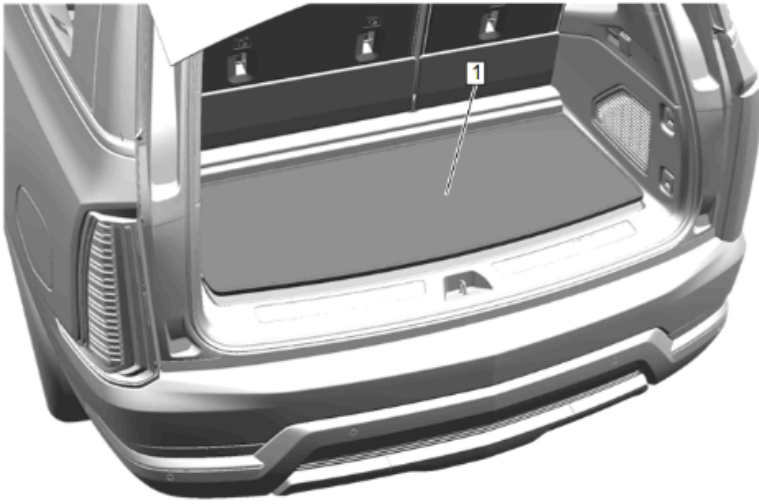

Load Floor Mat Package Installation

Installation Instructions Part Number

22750985

Kit Contents

© 2025 General Motors. All rights reserved.

Procedure

1. Install the load floor mat (1) to the rear compartment load floor (2).

2. Load floor mat (1) installation complete.