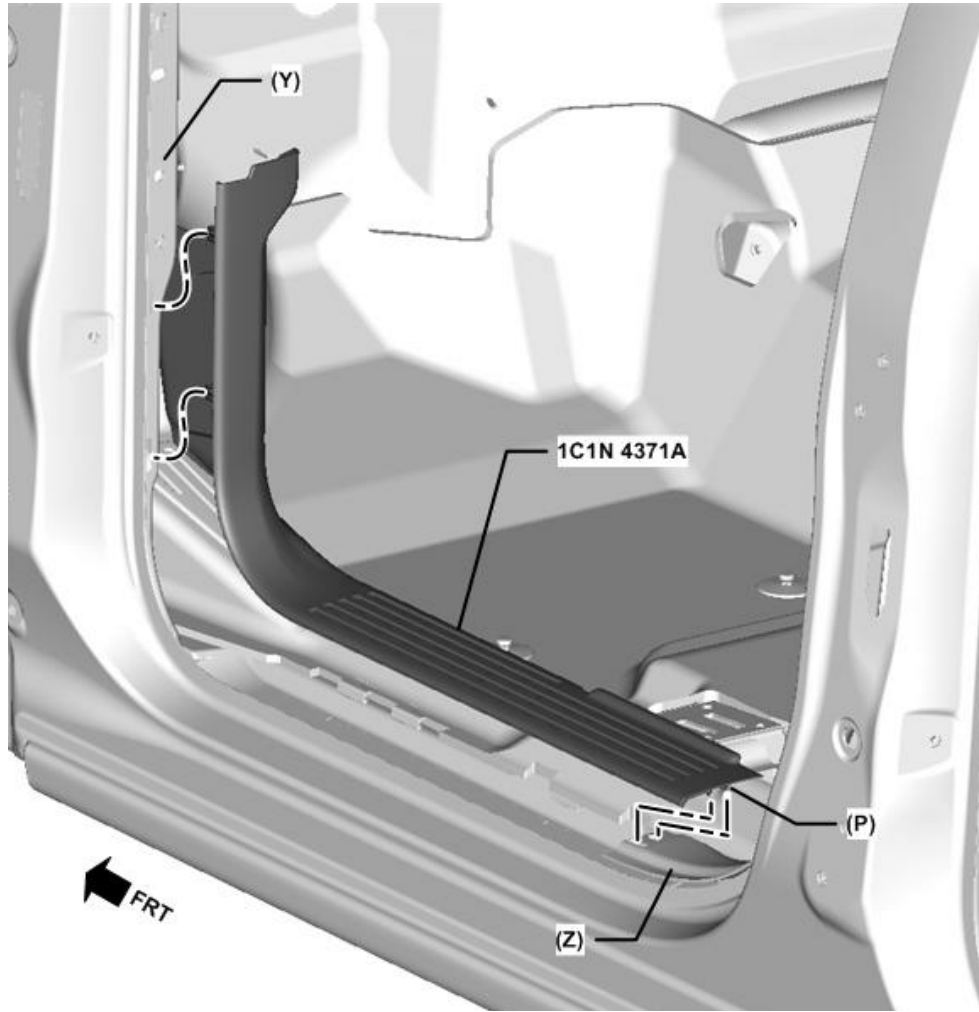

## Sill Plate, Alternate Finish (SYT) Installation Instructions

1. Un-snap.
2. Re-snap.

**French**

### Directives de pose du fini de remplacement (SYT), bas de porte

1. Dégrafer.
2. Réagrafer.

**Spanish**

### Solera, Instrucciones de instalación de acabado alternativo (SYT)

1. Desconectar.
2. Volver a conectar.

**Sill Plate, Alternate Finish (SYT)**

**IR 17JA13**

PART NO. **23114165**

SHEET **1** OF **1**

ALL INFORMATION WITHIN ABOVE BORDER TO BE PRINTED EXACTLY AS SHOWN ON 8.5 x 11 WHITE 16 POUND NON-BOND RECYCLABLE PAPER. PRINT ON BOTH SIDES, EXCLUDING TEMPLATES. TO BE UNITIZED IN ACCORDANCE WITH GM SPECIFICATIONS.