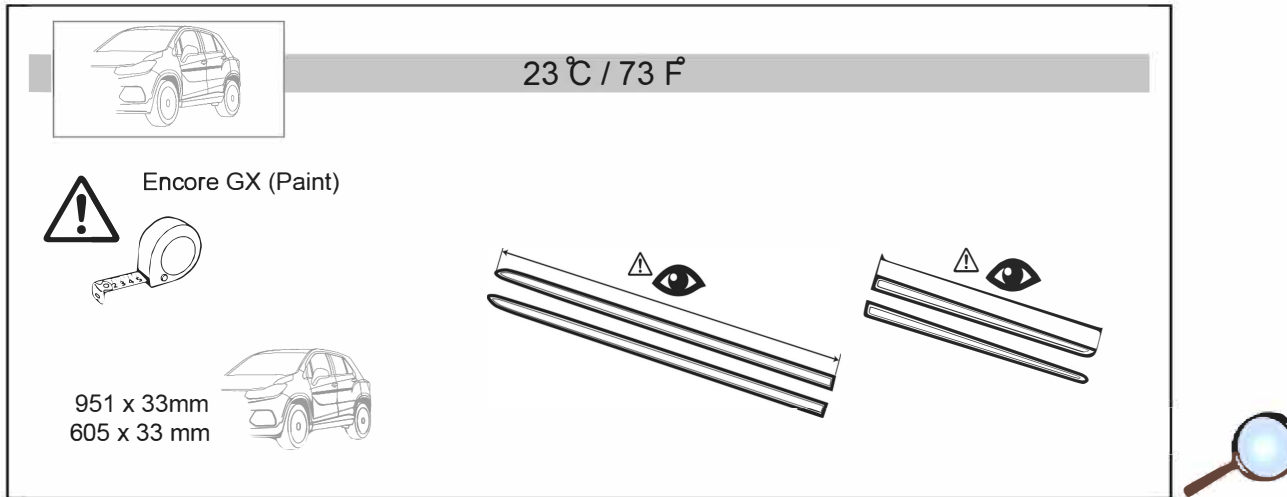

Document ID: 5609577

Front and Rear Side Door Molding Package Installation

[Installation Instructions Part Number](#)

42766763

Kit Contents

Tools Required

Procedure

1 Encore GX (Paint)