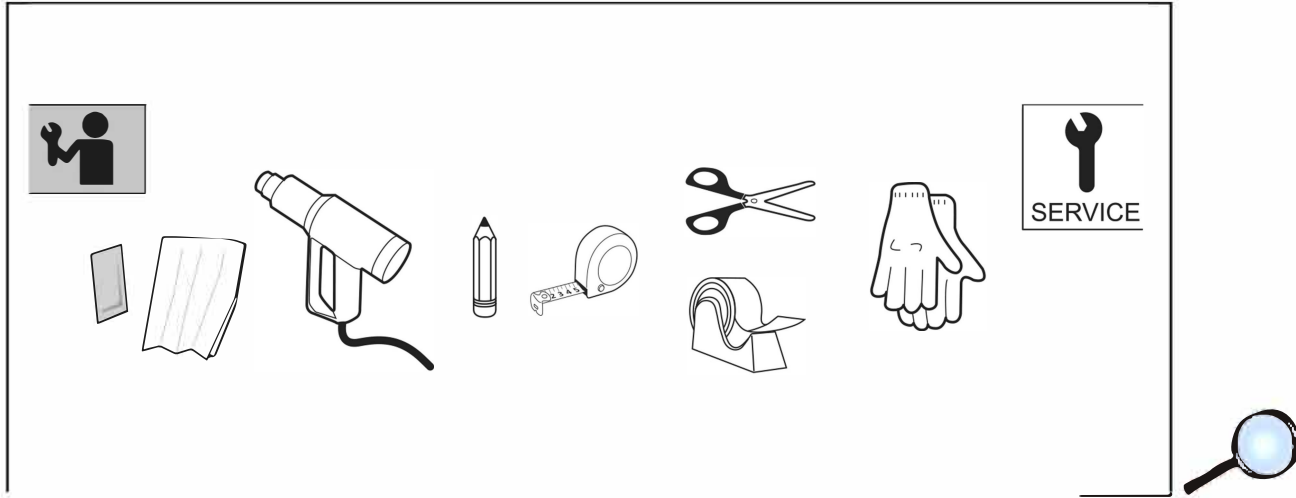

Document ID: 5609577

Front and Rear Side Door Molding Package Installation

[Installation Instructions Part Number](#)

42766763

Kit Contents

Tools Required

Procedure

1 Encore GX (Paint)