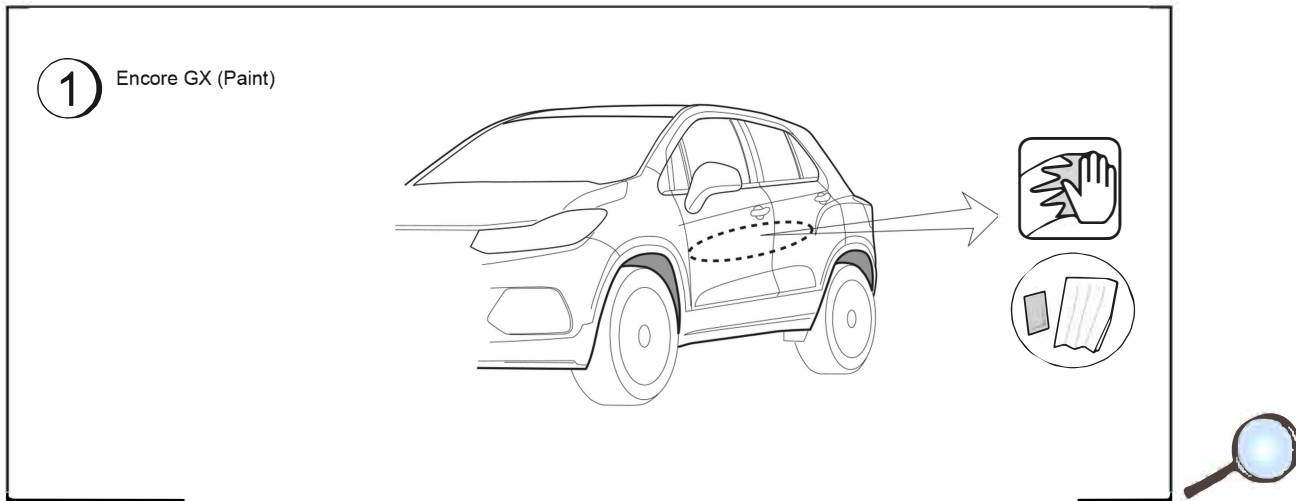

Document ID: 5609577

Front and Rear Side Door Molding Package Installation

[Installation Instructions Part Number](#)

42766763

Kit Contents

Tools Required

Procedure

1 Encore GX (Paint)