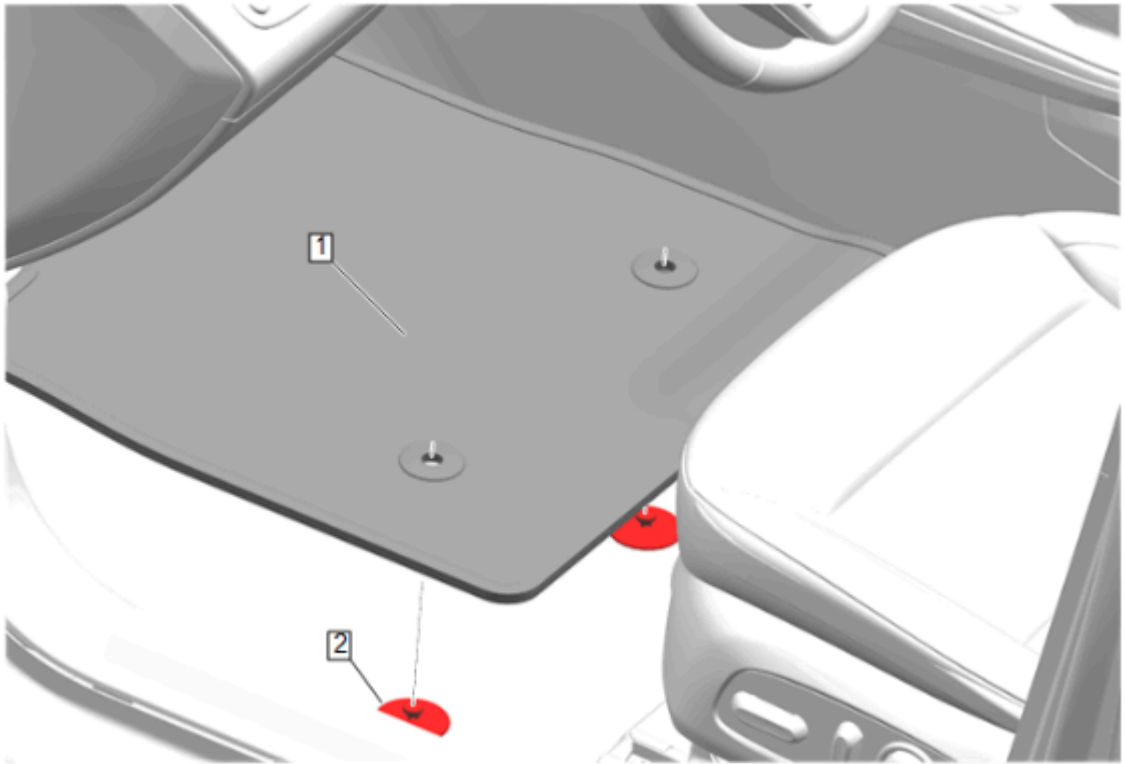

Front Floor Mat Package Installation (Instruction ID: 42850746)

[Installation Instructions Part Number](#)

42781121

Kit Contents

© 2024 General Motors. All rights reserved.

[Procedure](#)

1. Front Floor Panel Mat (1) @ Retainer (2) » Remove

Note: DO NOT use a floor mat that is flipped over with the bottom side up.

Note: DO NOT stack one floor mat over another floor mat

Note: Check the operation of the accelerator, brake, and clutch (if applicable) pedals to assure that the floor mat does not interfere with them.

2. Install the All Weather Floor Mat (1) using the fasteners (2) located on the floor.