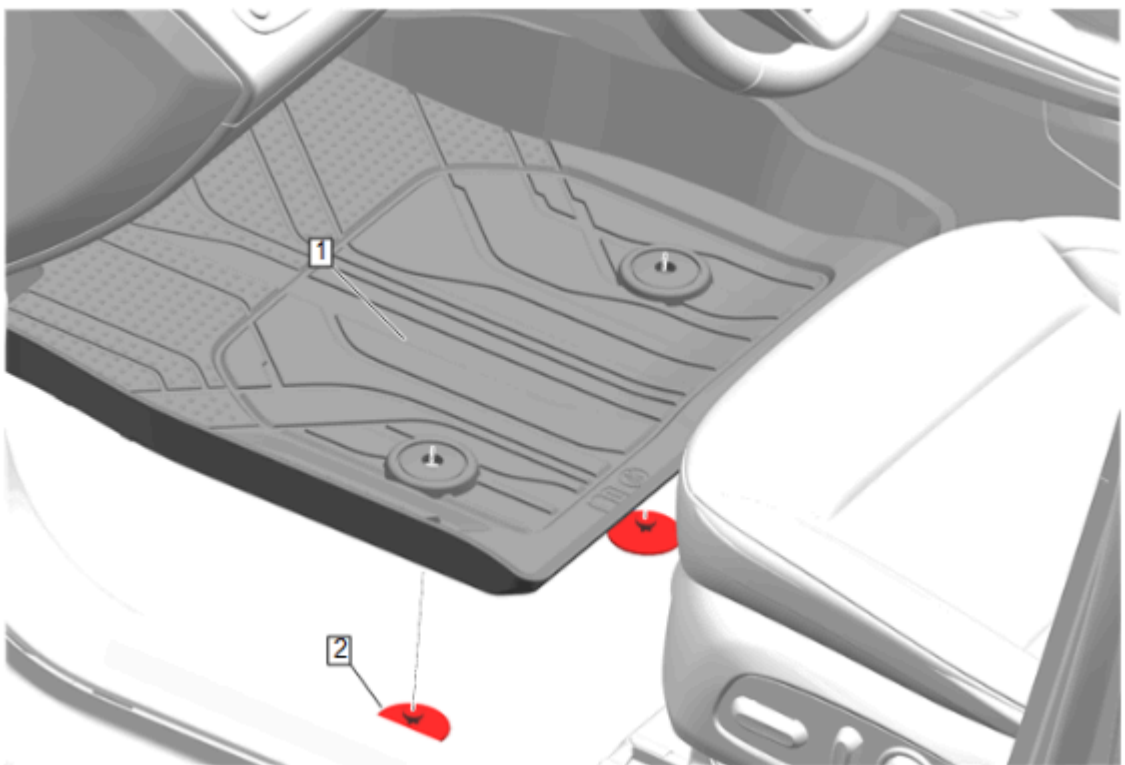

Front Floor Mat Package Installation (Instruction ID: 42850746)

[Installation Instructions Part Number](#)

42781121

Kit Contents

© 2024 General Motors. All rights reserved.

[Procedure](#)

1. Front Floor Panel Mat (1) @ Retainer (2) » Remove

Note: DO NOT use a floor mat that is flipped over with the bottom side up.

Note: DO NOT stack one floor mat over another floor mat

Note: Check the operation of the accelerator, brake, and clutch (if applicable) pedals to assure that the floor mat does not interfere with them.