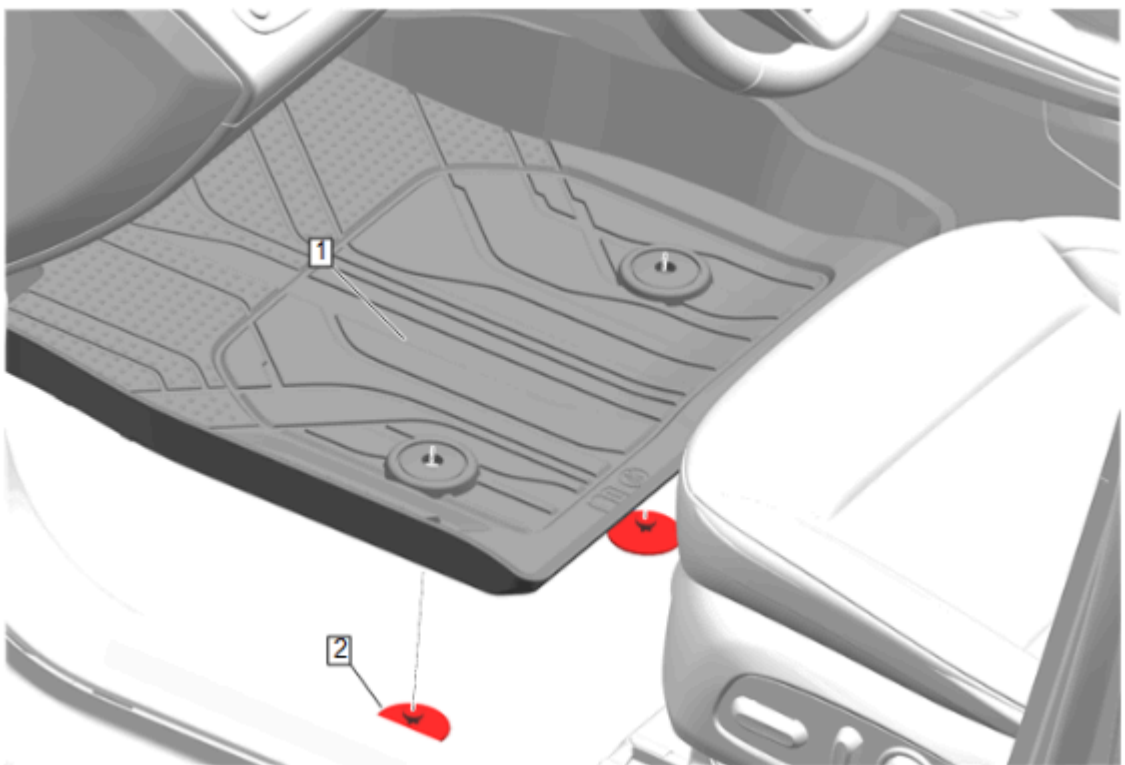

Front Floor Mat Package Installation (Instruction ID: 42850748)

[Installation Instructions Part Number](#)

42781122

Kit Contents

© 2024 General Motors. All rights reserved.

[Procedure](#)

1. Front Floor Panel Mat (1) @ Retainer (2) » Remove

Note: DO NOT use a floor mat that is flipped over with the bottom side up.

Note: DO NOT stack one floor mat over another floor mat

Note: Check the operation of the accelerator, brake, and clutch (if applicable) pedals to assure that the floor mat does not interfere with them.