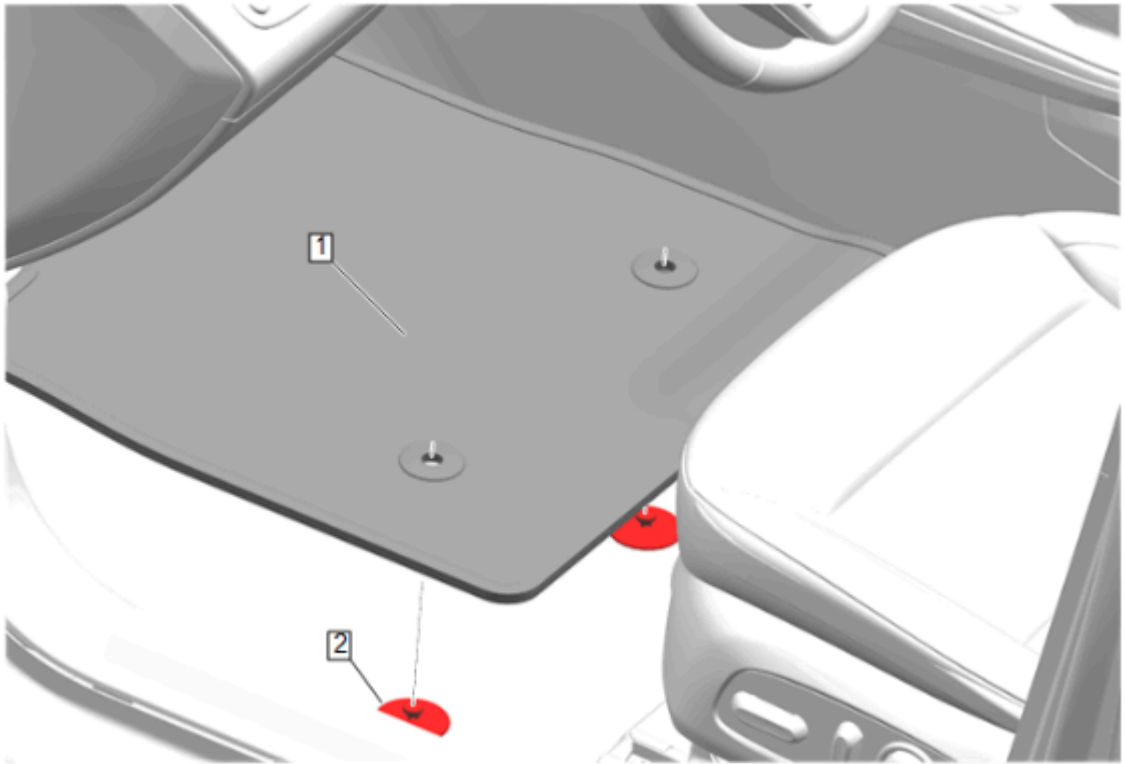

Front Floor Mat Package Installation (Instruction ID: 42850748)

[Installation Instructions Part Number](#)

42781122

Kit Contents

© 2024 General Motors. All rights reserved.

[Procedure](#)

1. Front Floor Panel Mat (1) @ Retainer (2) » Remove

Note: DO NOT use a floor mat that is flipped over with the bottom side up.

Note: DO NOT stack one floor mat over another floor mat

Note: Check the operation of the accelerator, brake, and clutch (if applicable) pedals to assure that the floor mat does not interfere with them.

2. Install the All Weather Floor Mat (1) using the fasteners (2) located on the floor.