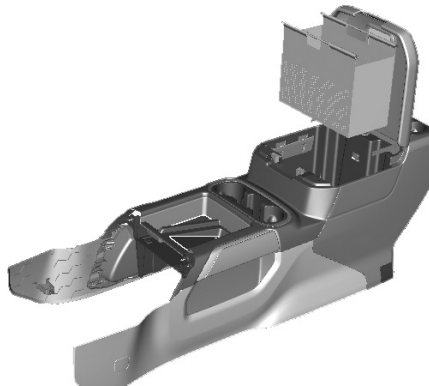

2. Disposer le dossier de console centrale accessoire entre les rails.