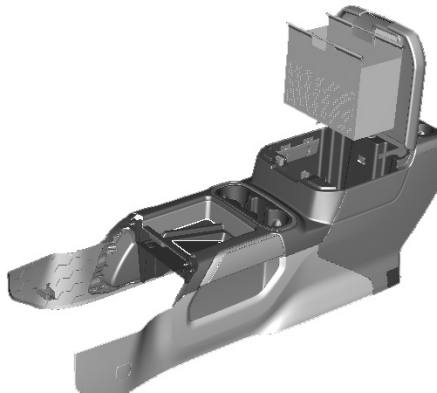

Accessory Center Console Folder Installation

Installation Instructions Part Number 84098283

<u>Qty</u>	<u>Description</u>
1	Accessory Center Console Folder

Procedure

1. Open the front floor console armrest.

2. Drop the accessory center console folder between the rails.

3. Installation complete. Close the armrest.

Installation du dossier de console centrale accessoire

Instructions d'installation Numéro de pièce 84098283