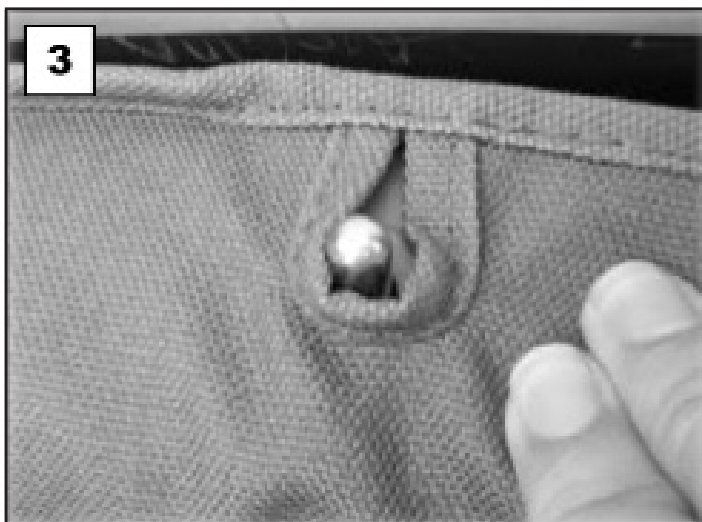

Colorado/Canyon

Crew Cab Rear Door Shields

KIT CONTENTS:

Crew Cab Door Cover Rear
Pet Protector
Driver & Pass Carhart

1
Attach plastic of the door frame

2
Slide plastic tabs in between window and seal

3
Align the opening for door lock button