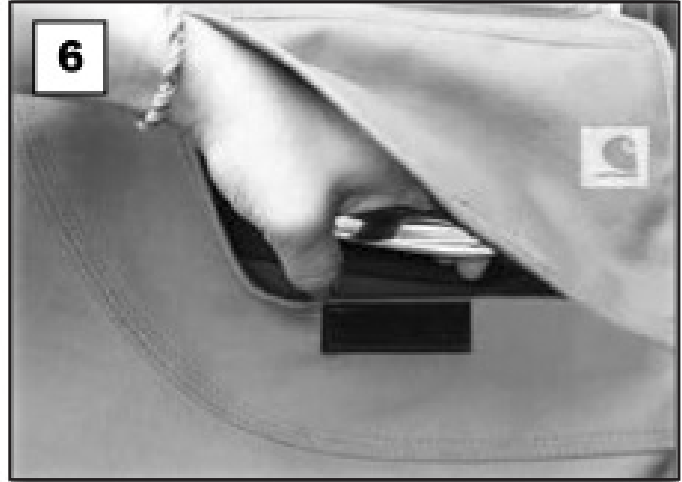

Colorado/Canyon

Crew Cab Rear Door Shields

KIT CONTENTS:

Crew Cab Door Cover Rear
Pet Protector
Driver & Pass Carhart

1
Attach plastic of the door frame

2
Slide plastic tabs in between window and seal

3
Align the opening for door lock button

4
Attach velcro over door handle

Colorado/Canyon

Rear Door Shield

Flap with velcro

Position of the door cover as shown

Carhartt Door Pet Protectors

IR 23JA18

PART NO.