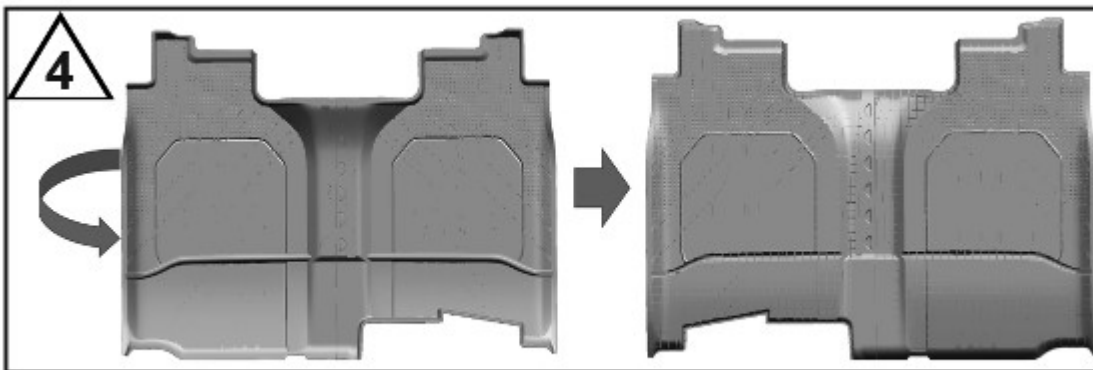

Rear Floor Mat Package Installation (Instruction ID: 84333662)

[Installation Instructions Part Number](#)

84333662

Kit Contents

Qty	Description
1	Rear Floor Mat
1	Installation Instructions

Procedure

5

6