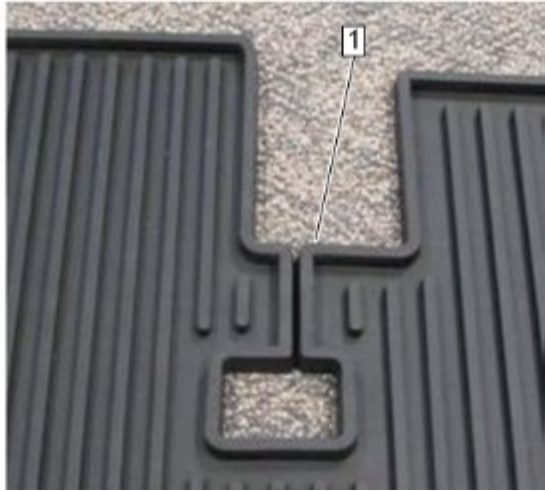

Rear Floor Mat Package Installation (Instruction ID: 84333662)

[Installation Instructions Part Number](#)

84333662

Kit Contents

Qty	Description
1	Rear Floor Mat
1	Installation Instructions

Procedure

5

6