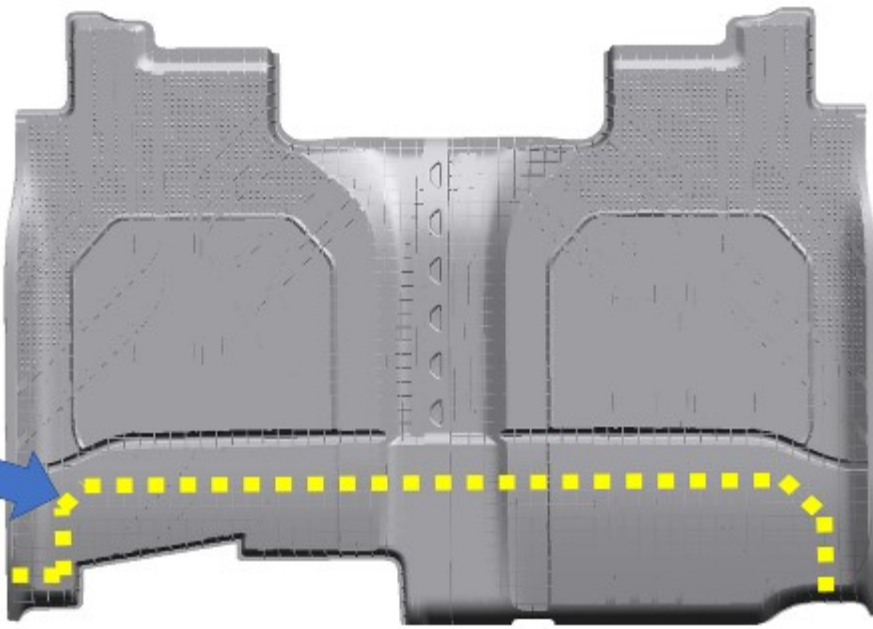

Rear Floor Mat Package Installation (Instruction ID: 84333662)

[Installation Instructions Part Number](#)

84333662

Kit Contents

Qty	Description
1	Rear Floor Mat
1	Installation Instructions

Procedure

5

6