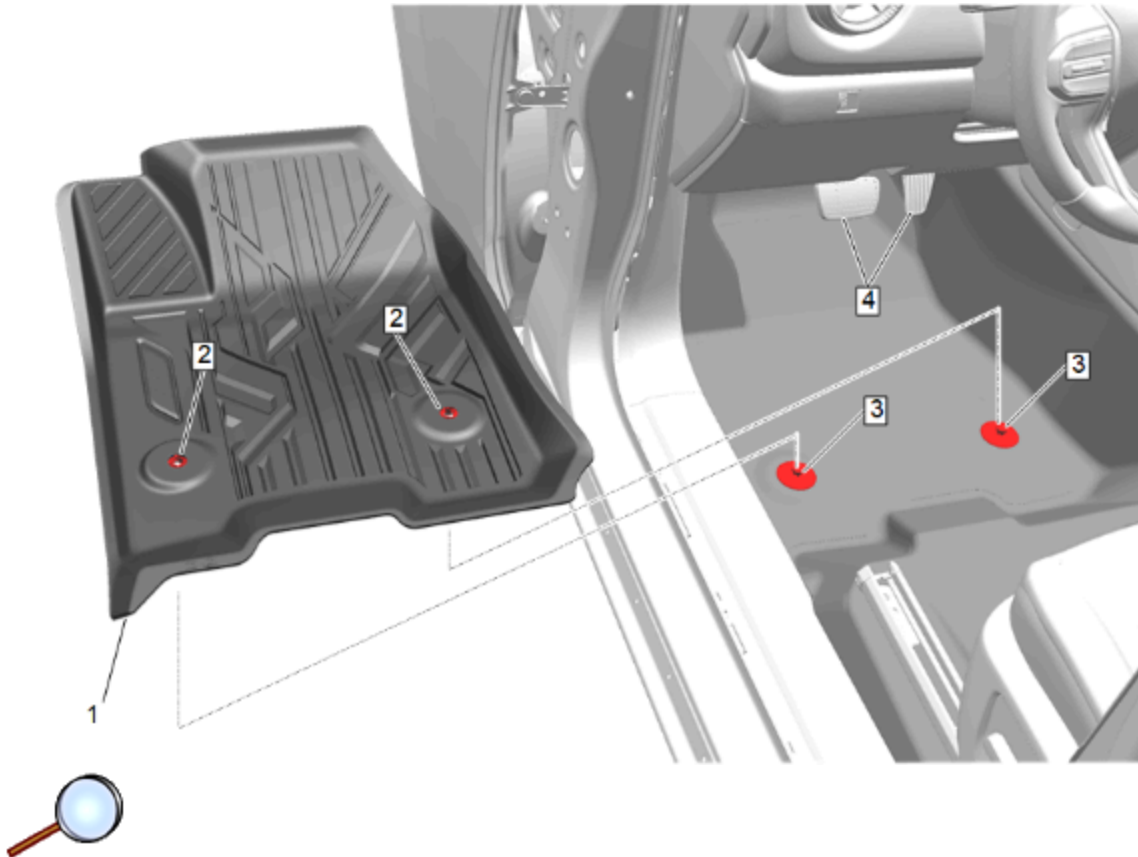

### Kit Contents

Qty	Description
1	Front Floor Liner - Driver Side
1	Front Floor Liner - Passenger Side
1	Installation Instructions

### Front Liners

1. Move the front seats to rearward position.
2. Remove any current installed floor liners/mats from vehicle.

**Note:** Do not place floor liners over existing floor liners/mats.

3. Position the driver side floor liner (1) under the brake and accelerator pedals (4) while positioning the floor liner retainers (2) to the carpet retainers (3).

4. Secure the floor liner retainers to the carpet retainers (1) by pressing into position.

**Note:** Make sure the floor liner (2) does not interfere with the brake and accelerator pedals (3).

5. Install the passenger side floor liner to the passenger side floor while by pressing into position.