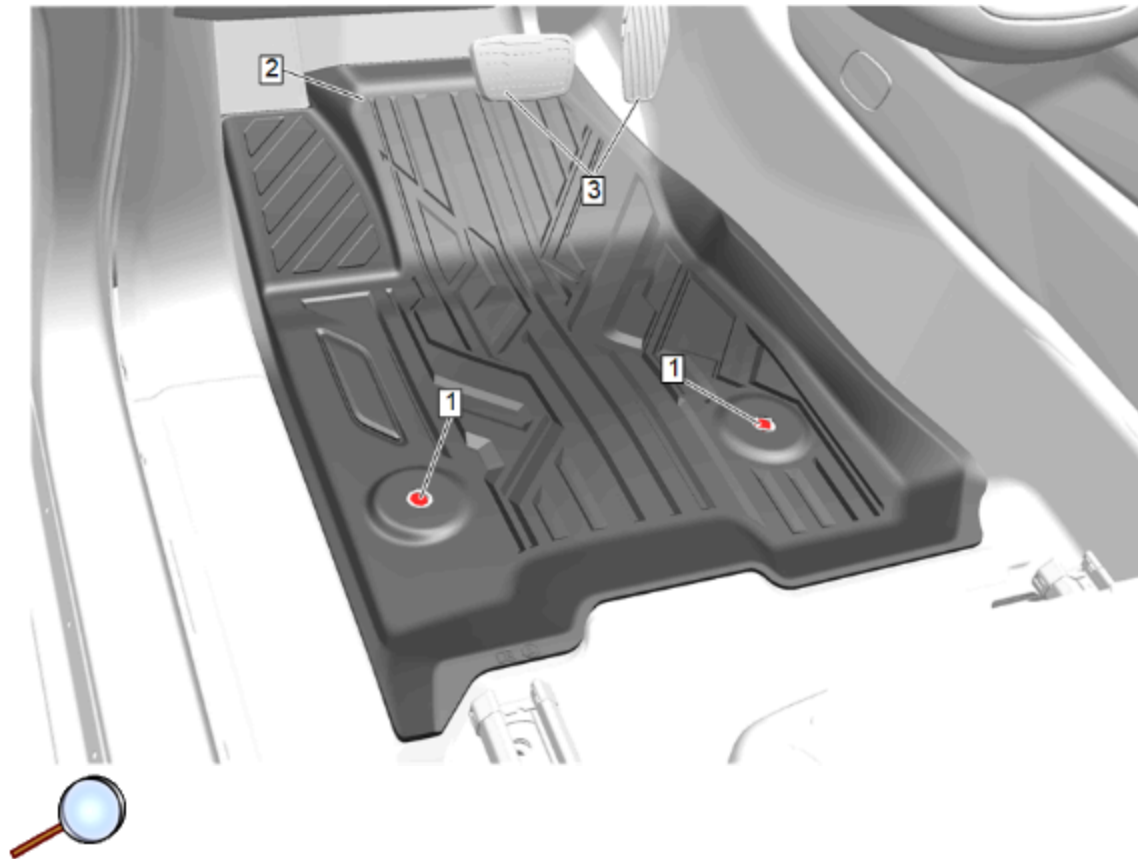

### Kit Contents

Qty	Description
1	Front Floor Liner - Driver Side
1	Front Floor Liner - Passenger Side
1	Installation Instructions

### Front Liners

1. Move the front seats to rearward position.
2. Remove any current installed floor liners/mats from vehicle.

**Note:** Do not place floor liners over existing floor liners/mats.

3. Position the driver side floor liner (1) under the brake and accelerator pedals (4) while positioning the floor liner retainers (2) to the carpet retainers (3).

4. Secure the floor liner retainers to the carpet retainers (1) by pressing into position.

**Note:** Make sure the floor liner (2) does not interfere with the brake and accelerator pedals (3).

5. Install the passenger side floor liner to the passenger side floor while by pressing into position.