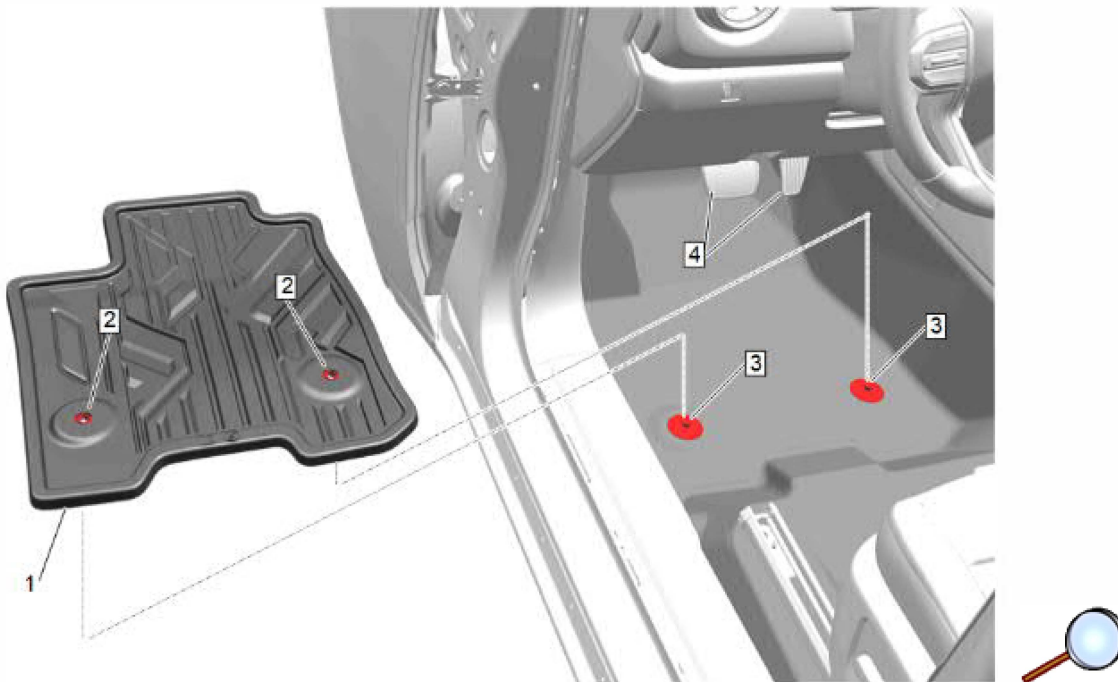

### Kit Contents

Qty	Description
1	Front Floor Liner – Driver Side
1	Front Floor Liner – Passenger Side
1	Installation Instructions

### Front Liners

1. Move the front seats to rearward position.
2. Remove any current installed floor liners/mats from vehicle.

**Note:** Do not place floor liners over existing floor liners/mats.

3. Position the driver side floor liner (1) under the brake and accelerator pedals (4) while positioning the floor liner retainers (2) to the carpet retainers (3).

4. Secure the floor liner retainers to the carpet retainers (1) by pressing into position.

**Note:** Make sure the floor liner (2) does not interfere with the brake and accelerator pedals (3).

5. Install the passenger side floor liner to the passenger side floor while by pressing into position.