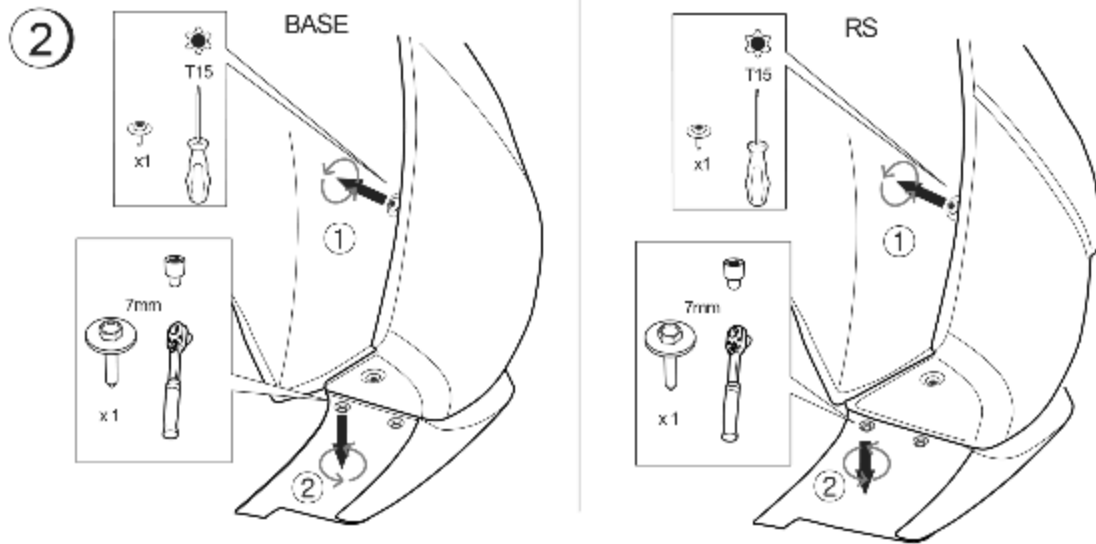

Rear Mud Guard Package Installation (Instruction ID: 42776245)

Installation Instructions Part Number

42776245

Kit Contents Rear

© 2024 General Motors. All rights reserved.

Tools Required

Procedure

3