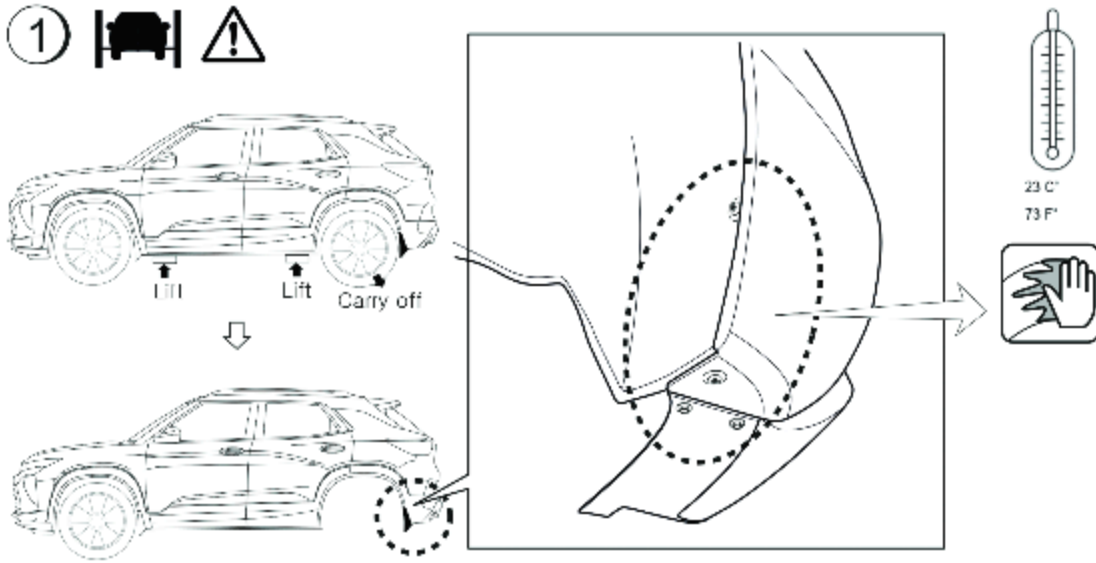

Rear Mud Guard Package Installation (Instruction ID: 42776245)

Installation Instructions Part Number

42776245

Kit Contents Rear

© 2024 General Motors. All rights reserved.

Tools Required

Procedure

3