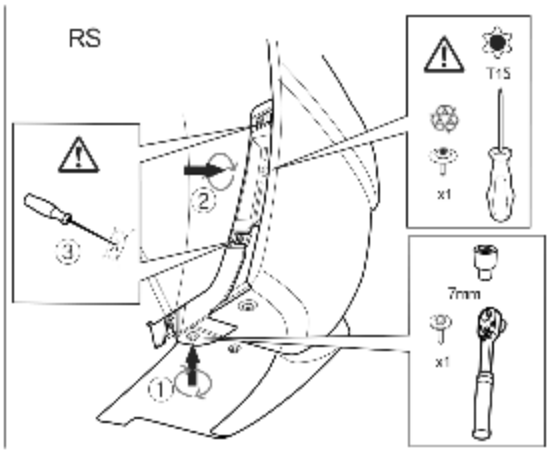

3

4

5

© 2024 General Motors. All rights reserved.