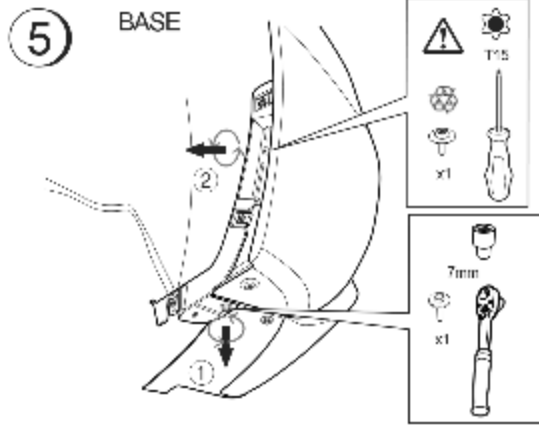

3

4

5

© 2024 General Motors. All rights reserved.