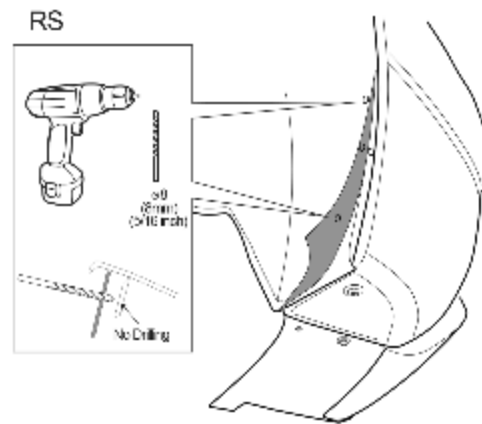

© 2024 General Motors. All rights reserved.