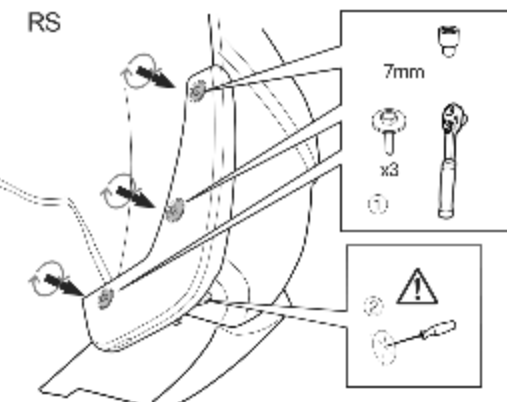

© 2024 General Motors. All rights reserved.