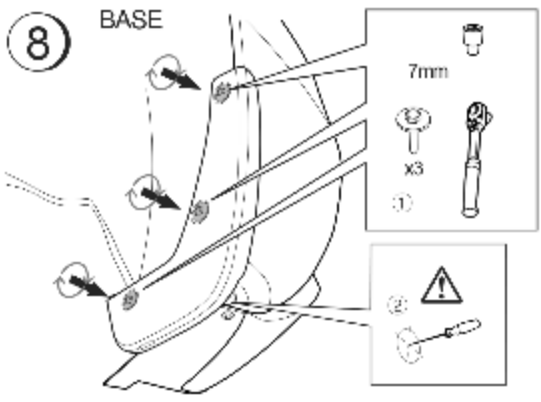

© 2024 General Motors. All rights reserved.