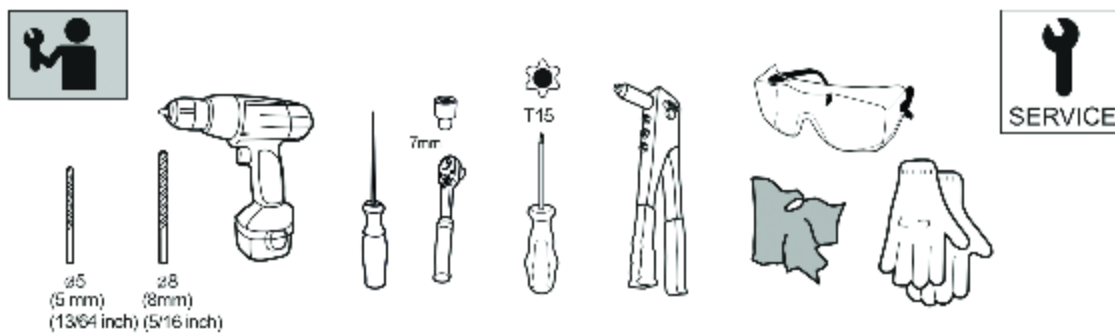

Rear Mud Guard Package Installation (Instruction ID: 42776245)

Installation Instructions Part Number

42776245

Kit Contents Rear

© 2024 General Motors. All rights reserved.

Tools Required

Procedure

3