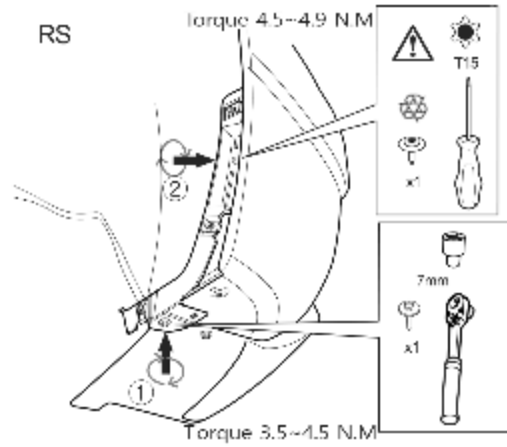

© 2024 General Motors. All rights reserved.