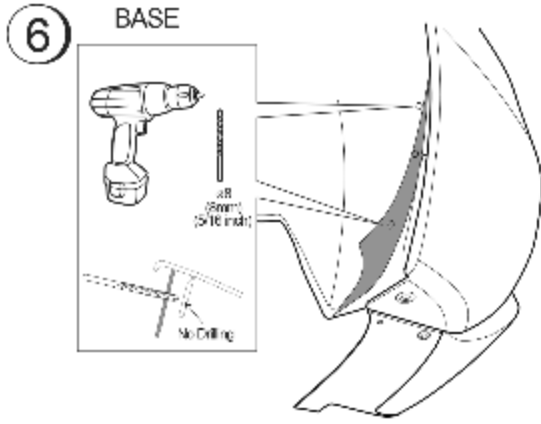

© 2024 General Motors. All rights reserved.