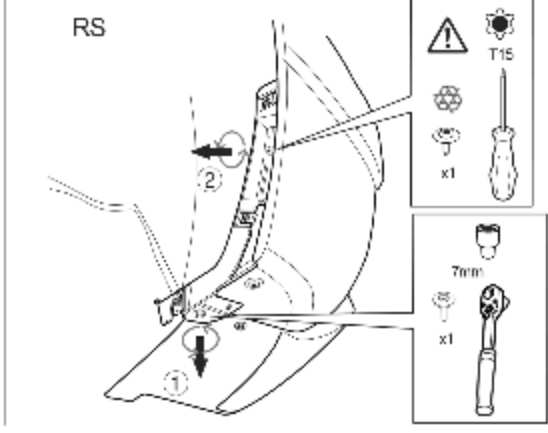

3

4

5

© 2024 General Motors. All rights reserved.