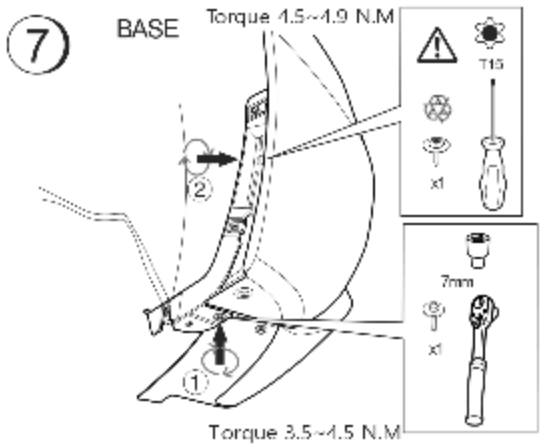

© 2024 General Motors. All rights reserved.