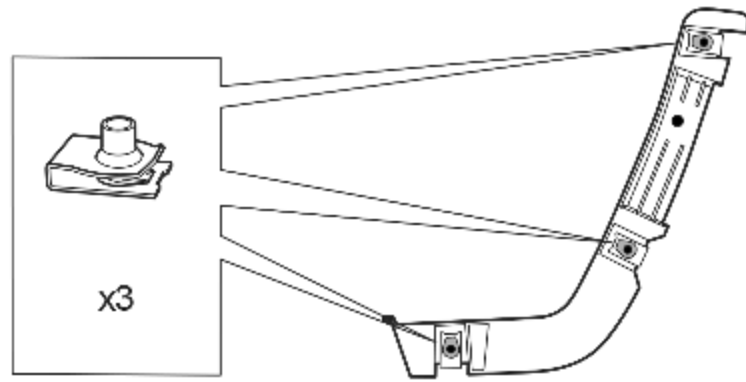

Rear Mud Guard Package Installation (Instruction ID: 42776245)

Installation Instructions Part Number

42776245

Kit Contents Rear

© 2024 General Motors. All rights reserved.

Tools Required

Procedure

3