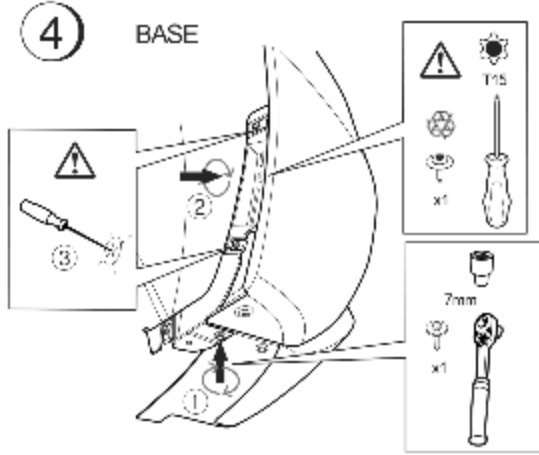

3

4

5

© 2024 General Motors. All rights reserved.