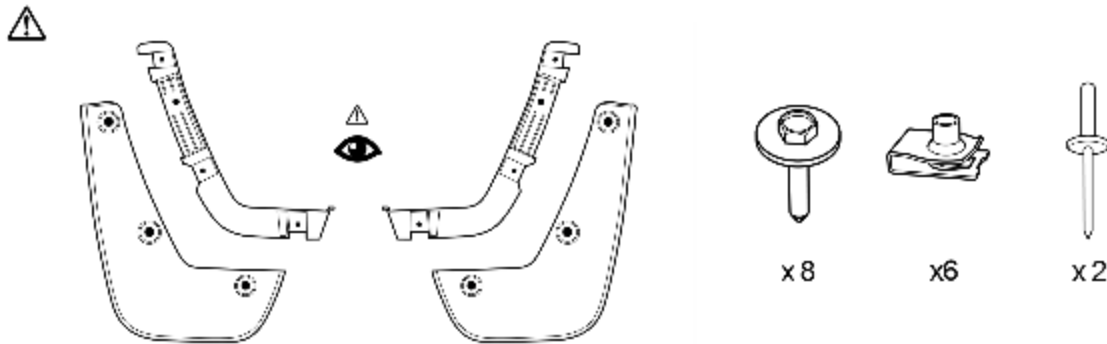

Rear Mud Guard Package Installation (Instruction ID: 42776245)

Installation Instructions Part Number

42776245

Kit Contents Rear

© 2024 General Motors. All rights reserved.

Tools Required

Procedure

3